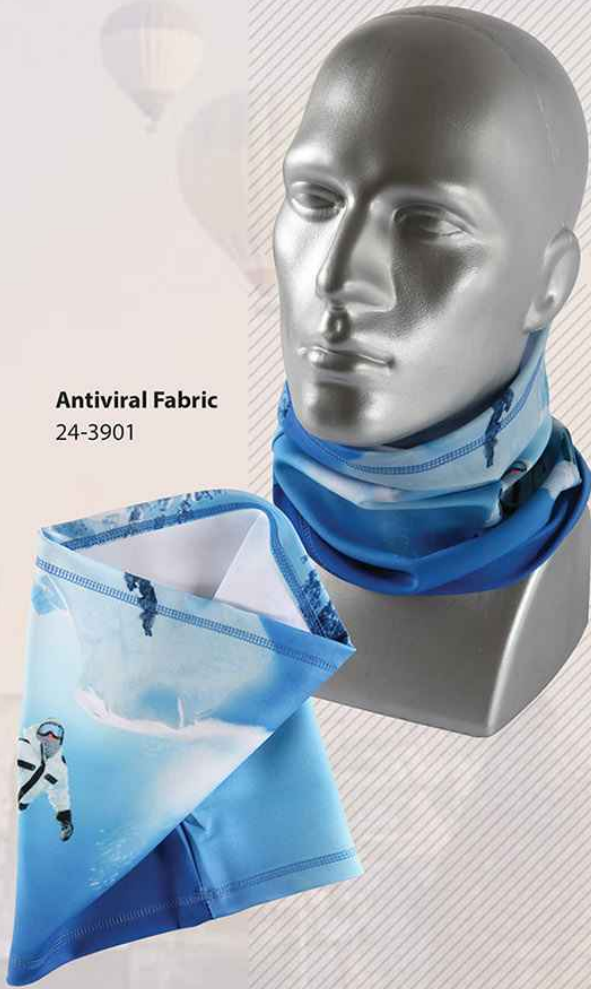

SAHARLANE CAP WRISTBAND PIRATE MASK

ALICE BAND BALACLAVA SCARF HAIR BAND

**With Antiviral
Extension**
24-3802

**With Polar Fleece
Extension**
24-3803

NECK WARMERS

NECK WARMERS

Antiviral Fabric
24-3901

Microfiber
With Ear-Loop Mask Cut
24-3902